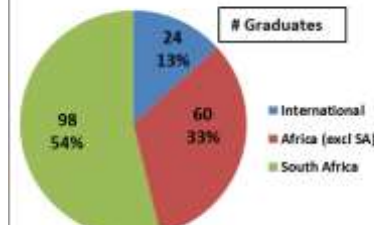

EPIC Dashboard – SA Only

Number of Graduates, SA Only

Number of Groups, SA Only

Number of Graduates, SA Only

2015, SA

Geographic Split - SA, All Years

Geographic Split - SA, All Years

	2015	All Years
Businesses Started	98	635
Black People Impact	89%	76%
Black People, % Female	80%	74%

EPIC Dashboard – All Regions

Number of Graduates

Number of Graduates

Number of Groups

All Years, SA

Geographic Split, All Years

Geographic Split, All Years

Geographic Split, 2015