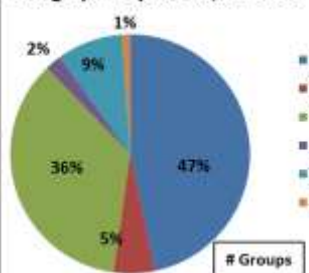

EPIC Dashboard – SA Only

Number of Graduates, SA Only

Number of Groups, SA Only

Number of Graduates, SA Only

2015, SA

Geographic Split - SA, All Years

Geographic Split - SA, All Years

	2015	All Years
Businesses Started	98	635
Black People Impact	89%	76%
Black People, % Female	80%	74%