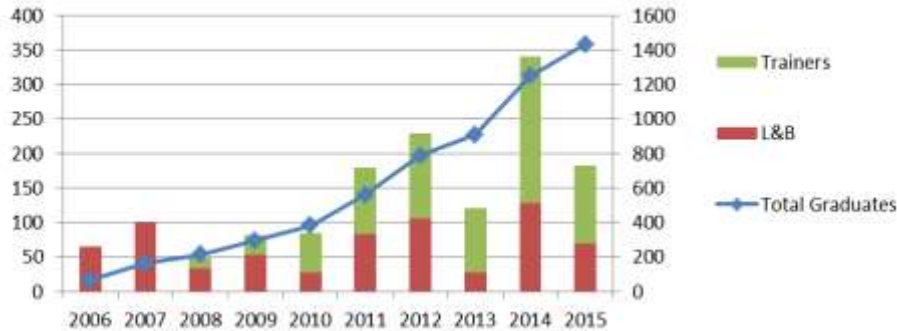

EPIC Dashboard – SA Only

Number of Graduates, SA Only

Number of Groups, SA Only

Number of Graduates, SA Only

2015, SA

Geographic Split - SA, All Years

Geographic Split - SA, All Years

	2015	All Years
Businesses Started	98	635
Black People Impact	89%	76%
Black People, % Female	80%	74%

EPIC Dashboard – All Regions

Number of Graduates

Number of Graduates

Number of Groups

All Years, SA

Geographic Split, All Years

Geographic Split, All Years

Geographic Split, 2015