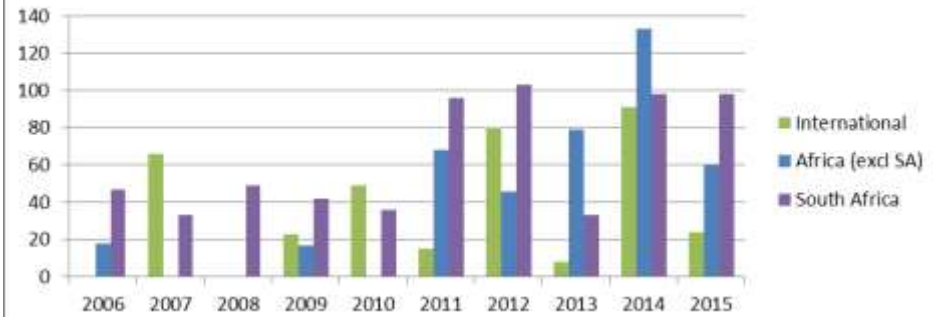

Number of Graduates