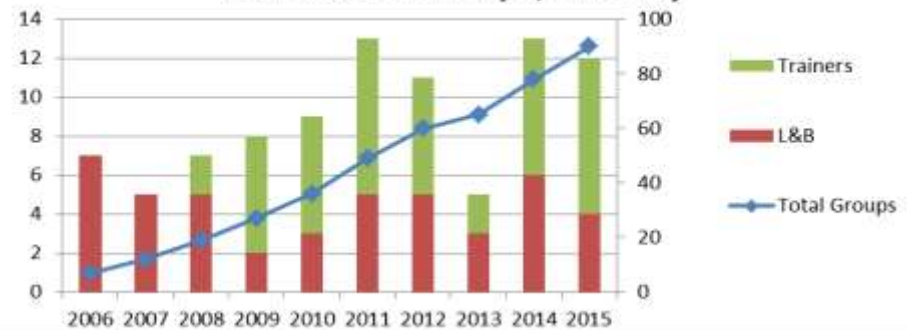

EPIC Dashboard – SA Only

Number of Graduates, SA Only

Number of Groups, SA Only

Number of Graduates, SA Only

2015, SA

Geographic Split - SA, All Years

Geographic Split - SA, All Years

	2015	All Years
Businesses Started	98	635
Black People Impact	89%	76%
Black People, % Female	80%	74%

EPIC Dashboard – All Regions

Number of Graduates

Number of Graduates

Number of Groups

All Years, SA

Geographic Split, All Years

Geographic Split, All Years

Geographic Split, 2015