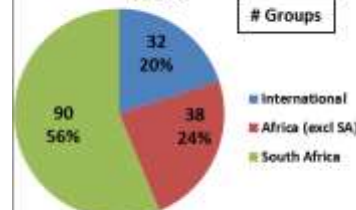

EPIC Dashboard – SA Only

Number of Graduates, SA Only

Number of Groups, SA Only

Number of Graduates, SA Only

2015, SA

Geographic Split - SA, All Years

Geographic Split - SA, All Years

	2015	All Years
Businesses Started	98	635
Black People Impact	89%	76%
Black People, % Female	80%	74%

EPIC Dashboard – All Regions

Number of Graduates

Number of Graduates

Number of Groups

All Years, SA

Geographic Split, All Years

Geographic Split, All Years

Geographic Split, 2015