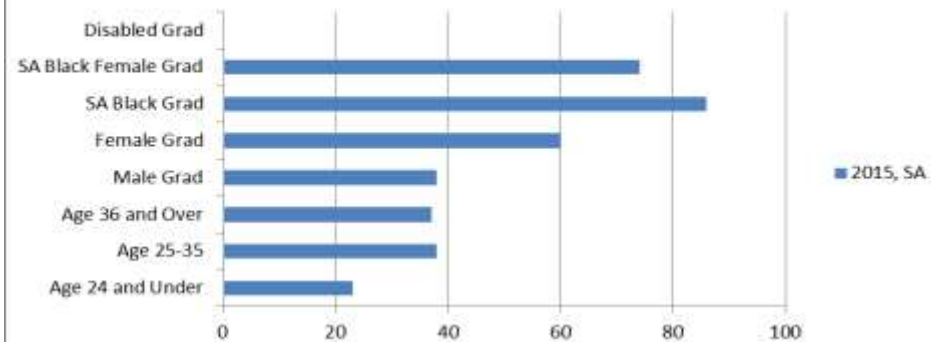

EPIC Dashboard – SA Only

Number of Graduates, SA Only

Number of Groups, SA Only

Number of Graduates, SA Only

2015, SA

Geographic Split - SA, All Years

Geographic Split - SA, All Years

	2015	All Years
Businesses Started	98	635
Black People Impact	89%	76%
Black People, % Female	80%	74%

EPIC Dashboard – All Regions

Number of Graduates

Number of Graduates

Number of Groups

All Years, SA

Geographic Split, All Years

Geographic Split, All Years

Geographic Split, 2015