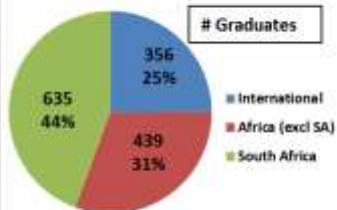

EPIC Dashboard – SA Only

Number of Graduates, SA Only

Number of Groups, SA Only

Number of Graduates, SA Only

2015, SA

Geographic Split - SA, All Years

Geographic Split - SA, All Years

	2015	All Years
Businesses Started	98	635
Black People Impact	89%	76%
Black People, % Female	80%	74%

EPIC Dashboard – All Regions

Number of Graduates

Number of Graduates

Number of Groups

All Years, SA

Geographic Split, All Years

Geographic Split, All Years

Geographic Split, 2015