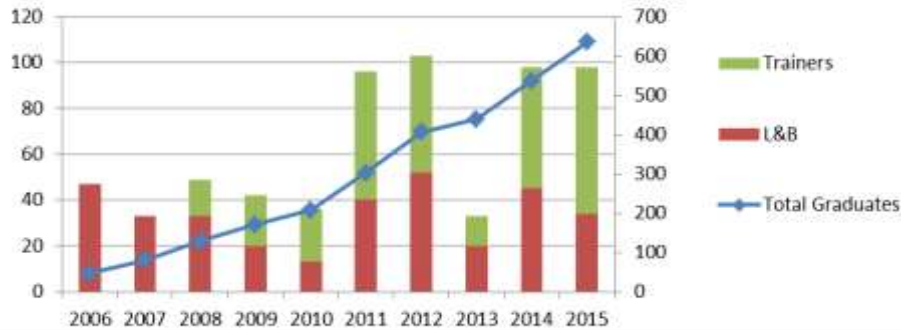

EPIC Dashboard – SA Only

Number of Graduates, SA Only

Number of Groups, SA Only

Number of Graduates, SA Only

2015, SA

Geographic Split - SA, All Years

Geographic Split - SA, All Years

	2015	All Years
Businesses Started	98	635
Black People Impact	89%	76%
Black People, % Female	80%	74%

EPIC Dashboard – All Regions

Number of Graduates

Number of Graduates

Number of Groups

All Years, SA

Geographic Split, All Years

Geographic Split, All Years

Geographic Split, 2015