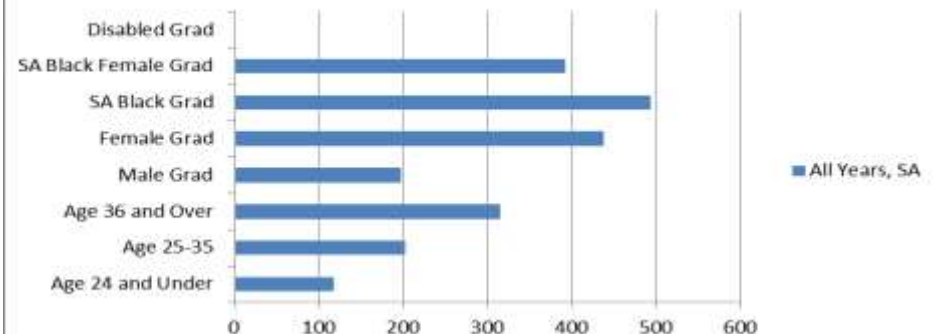

EPIC Dashboard – SA Only

Number of Graduates, SA Only

Number of Groups, SA Only

Number of Graduates, SA Only

2015, SA

Geographic Split - SA, All Years

Geographic Split - SA, All Years

	2015	All Years
Businesses Started	98	635
Black People Impact	89%	76%
Black People, % Female	80%	74%

EPIC Dashboard – All Regions

Number of Graduates

Number of Graduates

Number of Groups

All Years, SA

Geographic Split, All Years

Geographic Split, All Years

Geographic Split, 2015