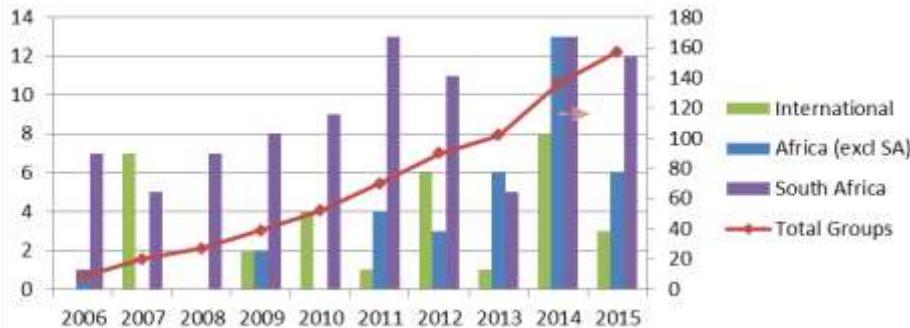

EPIC Dashboard – SA Only

Number of Graduates, SA Only

Number of Groups, SA Only

Number of Graduates, SA Only

2015, SA

Geographic Split - SA, All Years

Geographic Split - SA, All Years

	2015	All Years
Businesses Started	98	635
Black People Impact	89%	76%
Black People, % Female	80%	74%

EPIC Dashboard – All Regions

Number of Graduates

Number of Graduates

Number of Groups

All Years, SA

Geographic Split, All Years

Geographic Split, All Years

Geographic Split, 2015