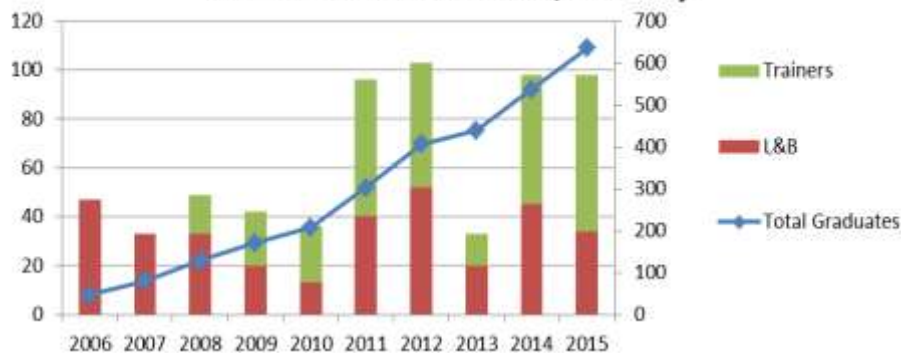

EPIC Dashboard – SA Only

Number of Graduates, SA Only

Number of Groups, SA Only

Number of Graduates, SA Only

2015, SA

Geographic Split - SA, All Years

Geographic Split - SA, All Years

	2015	All Years
Businesses Started	98	635
Black People Impact	89%	76%
Black People, % Female	80%	74%

EPIC Dashboard – All Regions

Number of Graduates

Number of Graduates

Number of Groups

All Years, SA

Geographic Split, All Years

Geographic Split, All Years

Geographic Split, 2015