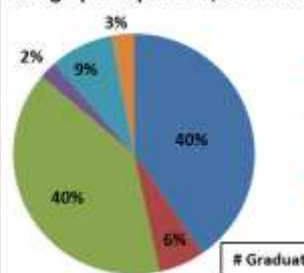

EPIC Dashboard – SA Only

Number of Graduates, SA Only

Number of Groups, SA Only

Number of Graduates, SA Only

2015, SA

Geographic Split - SA, All Years

Geographic Split - SA, All Years

	2015	All Years
Businesses Started	98	635
Black People Impact	89%	76%
Black People, % Female	80%	74%