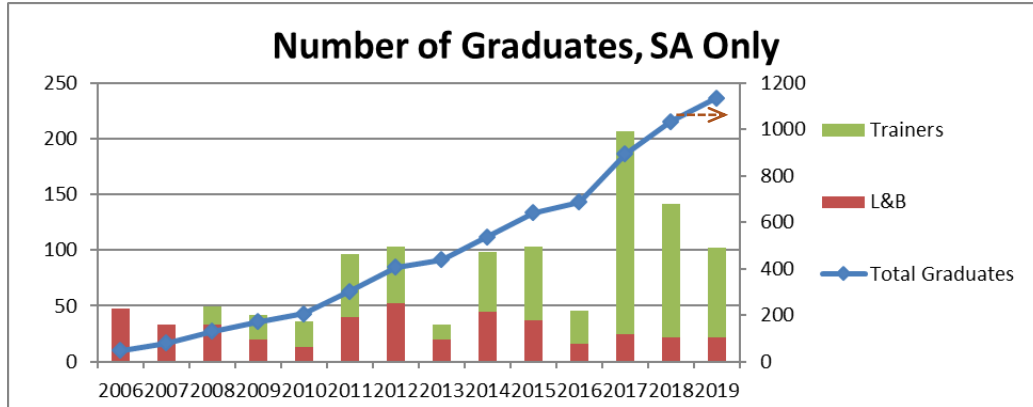

Training Dashboard (SA Only) - August 2019

	2019	All Years
Businesses Started	102	1136
Black People Impact	74%	65%
Black People, % Female	87%	79%

Training Dashboard – August 2019