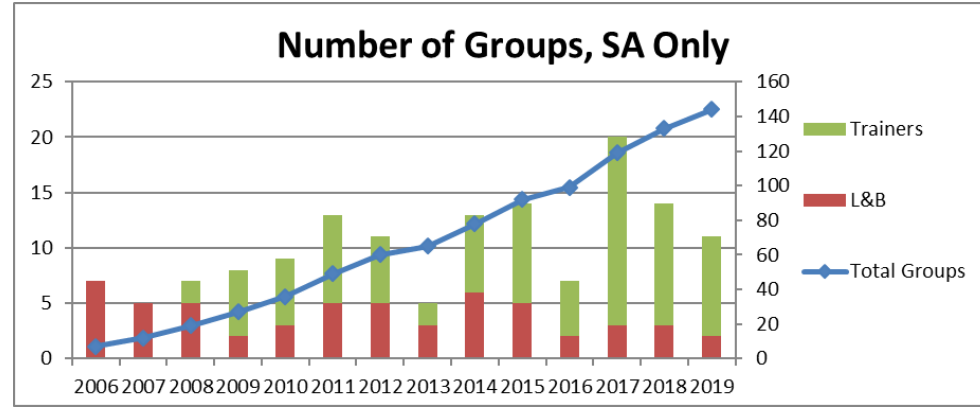

Training Dashboard (SA Only) - August 2019

	2019	All Years
Businesses Started	102	1136
Black People Impact	74%	65%
Black People, % Female	87%	79%

Training Dashboard – August 2019