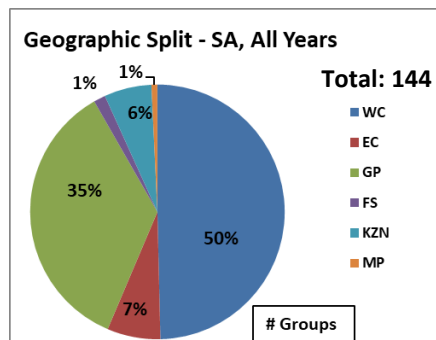

Training Dashboard (SA Only) - August 2019

	2019	All Years
Businesses Started	102	1136
Black People Impact	74%	65%
Black People, % Female	87%	79%

Training Dashboard – August 2019