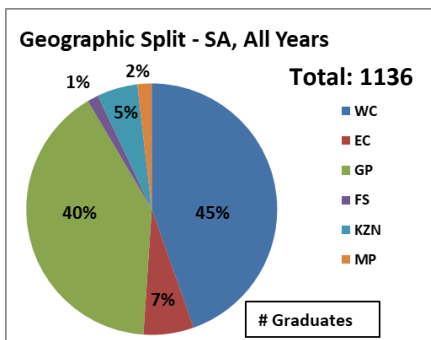

Training Dashboard (SA Only) - August 2019

	2019	All Years
Businesses Started	102	1136
Black People Impact	74%	65%
Black People, % Female	87%	79%

Training Dashboard – August 2019