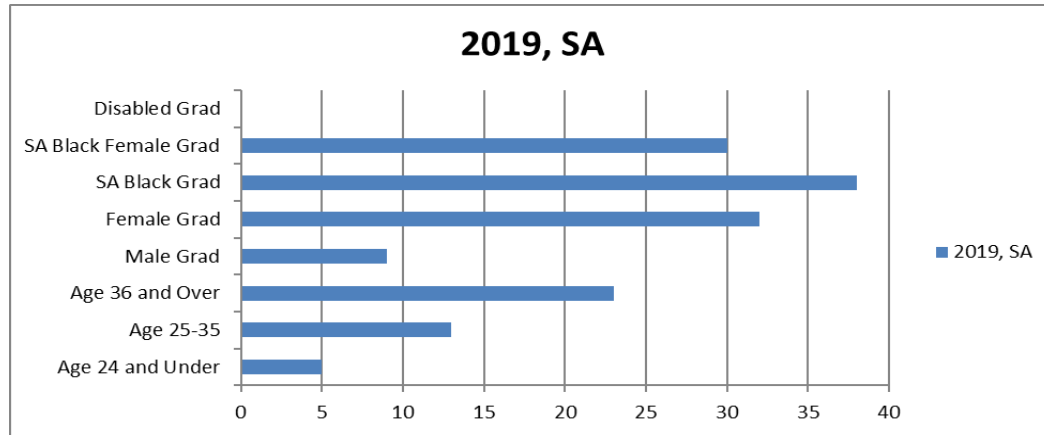

Training Dashboard (SA Only) - August 2019

	2019	All Years
Businesses Started	102	1136
Black People Impact	74%	65%
Black People, % Female	87%	79%

Training Dashboard – August 2019