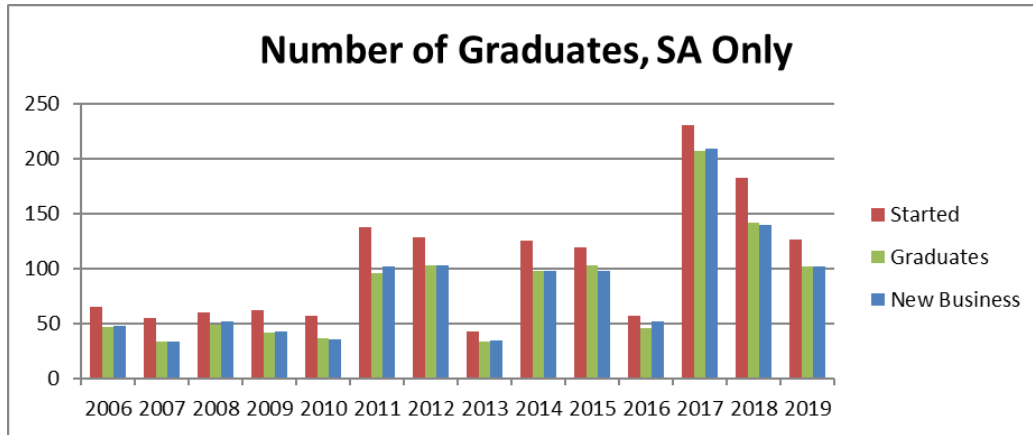

Training Dashboard (SA Only) - August 2019

	2019	All Years
Businesses Started	102	1136
Black People Impact	74%	65%
Black People, % Female	87%	79%

Training Dashboard – August 2019